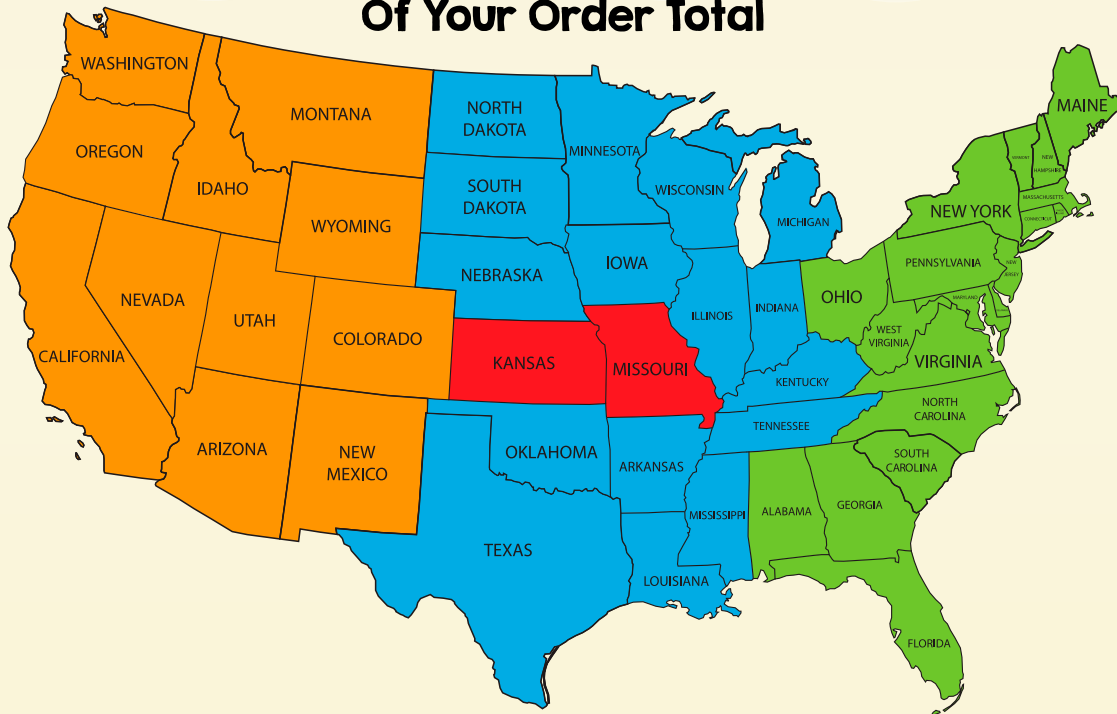

Gerson

Flat Rate Shipping!

Effective 6-4-2018

You pay a flat rate based on your order total and your shipping destination.

Of Your Order Total

Orders less than \$250 will incur a \$15 handling fee in addition to the flat rate shipping cost. A \$40 fee will be added to the flat rate for special services lift gate delivery, inside delivery (10 feet) and residential delivery. Rates Reviewed semi-annually.